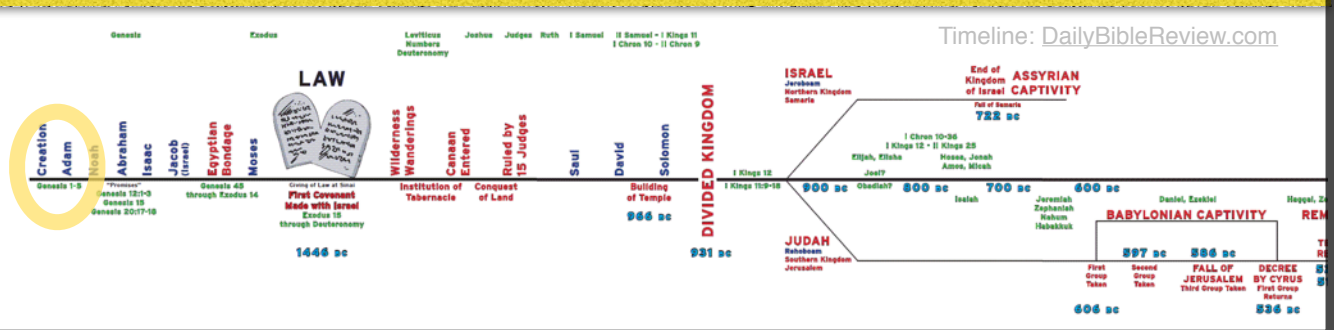

BIBLE TIMELINE — ADAM & EVE are in the Book of GENESIS (and are also referenced all throughout the Bible)